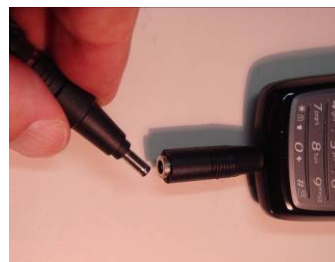

SOLUX Handy Adapter

Plug in the cell phone adapter and the module adapter...

...and connect the module.

These adapters may be used to charge cell phones with the solar module of SOLUX-LED-50 and SOLUX-LED-100. Please use it as follows:

1. Select the right cell phone adapter and combine it with the solar module adapter
2. Plug in the solar module adapter into the module plug.
3. Place the module in bright sun.
4. Place the cell phone at a save place in the shade.
5. Wait some hours and observe the power level indicator of the cell phone
6. You may not charge the solar lantern when you charge the cell phone.
7. If you need more solar module adapters please contact your dealer.